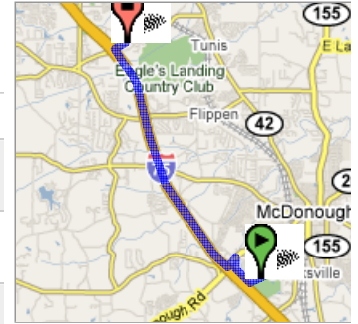

Start **140 Henry Pkwy**
McDonough, GA 30253
End **1133 Eagles Landing Pkwy**
Stockbridge, GA 30281
Travel **8.2 mi – about 12 mins**

Save trees. Go green!
Download Google Maps for mobile
Text **maps** to **466453**

140 Henry Pkwy
McDonough, GA 30253

Drive: 8.2 mi – about 12 mins

1. Head northeast on Henry Pkwy	0.2 mi
2. Make a U-turn	0.5 mi 1 min
➔ 3. Turn right at Industrial Blvd	0.8 mi 2 mins
⬅ 4. Turn left at Hampton-McDonough Rd	0.3 mi 1 min
➔ 5. Turn right to merge onto I-75 N	5.9 mi 6 mins
6. Take exit 224 for Hudson Bridge Rd/Eagles Landing Pkwy	0.3 mi
➔ 7. Turn right at Eagles Landing Pkwy/Hudson Bridge Rd Continue to follow Eagles Landing Pkwy	0.3 mi 1 min

1133 Eagles Landing Pkwy
Stockbridge, GA 30281

These directions are for planning purposes only. You may find that construction projects, traffic, or other events may cause road conditions to differ from the map results.

Map data ©2007 NAVTEQ™

Overview